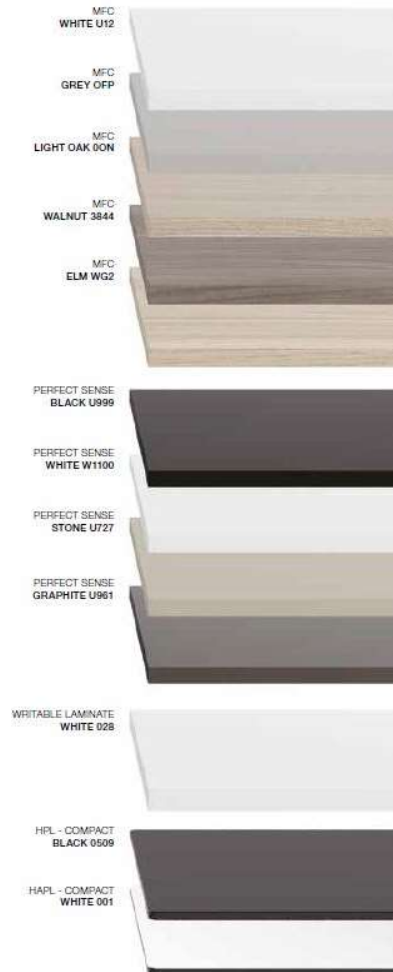

Top Finishes