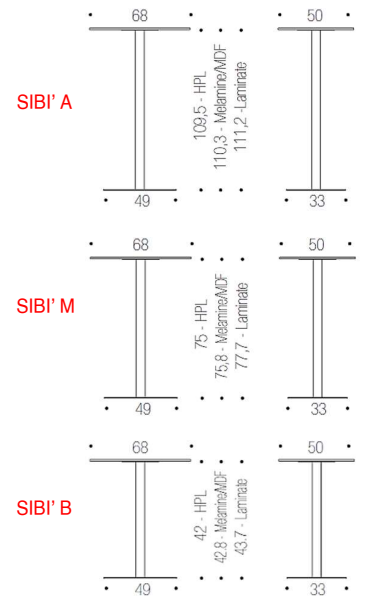

Top 68x50 cm. (Sibi A M B)
 Top Finishes
 Melamine (MFC)
 Perfect Sense
 Writable Laminate
 Compact HPL.

Steel pipe oval column 60x30 mm.
 Epoxy powder painting
 Black RAL 9005
 White RAL 9003.

Rectangular steel base 49x33x0,6 mm.
 Epoxy powder painting
 Black RAL 9005
 White RAL 9003.

Top Finishes

Top 60X30 cm.
Top Finishes
Melamine (MFC)
Perfect Sense
Writable Laminate
Compact HPL.

Steel pipe oval column
60x30 mm.
Epoxy powder painting
Black RAL 9005
White RAL 9003.

Rectangular steel base
49,5x24,5x0,6 mm.
Epoxy powder painting
Black RAL 9005
White RAL 9003.