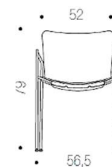

Thermo-injected polypropylene cover  
 White EM  
 Yellow EL  
 Black NT  
 Red Q1  
 Green SD  
 Pink ST  
 Green SC.

Steel pipe frame ø 16 mm.  
 Epoxy powder painting  
 Black RAL 9005  
 White RAL 9016  
 or Chromium plating.

Self-levelling glide.

Zaza PT max 4 pz  
 Zaza max 4 pz

ZAZA'

ZAZA' BR

ZAZA' SL