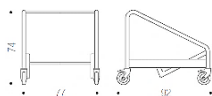

Compact HPL top 60x49 cm
thk.10 mm.
Available finishes:
White 001
Black 0509

Black ABS modesty panel.

Wire frame of solid steel \varnothing 11 mm.
Epoxy powder painting
Black RAL 9005
Grey
White RAL 9003
or galvanic treatment of chrome painting.

Saddle feet in transparent
polyethylene Terephthalate
(PETG).

Optional

GALILEO CARR

Black steel pipe frame trolley-tables (max. 20 tables)

MULTI 01

Short linking device in polypropylene, grey

MULTI 02

Long linking device in polypropylene, grey