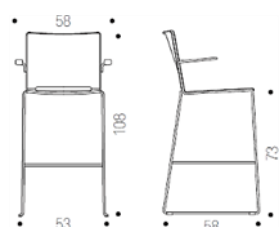

Black or white HPL writing tablet (thk.10 mm) with sheet metal support TDX01. Available Left-handed black or white HPL

Polypropylene (PP) inner seat covered in polyurethane resin th. 20 mm. Mirage or Planet upholstery.

Wire frame of solid steel ϕ 11 mm. Epoxy powder painting Black RAL 9005 Grey or galvanic treatment of chrome painting.

Thermo-injected polypropylene seat and backrest. Black RAL 9005 White RAL 9003 Grey RAL 7040 Red RAL 3002 Blue RAL 5013 Green pantone 375C Sand pantone 7536C

Armrests pad in polypropylene (PP). Available without armrests.

Polypropylene (PP) inner backrest covered in polyurethane resin th.15 mm. Mirage or Planet upholstery.

Saddle feet in polyethylene Terephthalate (PETG).

Optional

MULTI CARR
Black steel pipe frame trolley-chairs (max 40 chairs).

MULTI 01
Short linking device in polypropylene, grey for chairs without armrests.

MULTI 02
Long linking device in polypropylene, grey for chairs with armrests.

MULTI CE
Storage tray in chromed steel.

MULTI BD
Spacer bar frame in black steel.

MULTI CARR 01
Black steel pipe frame trolley for writing tablet. Max 60 TDX01.

MULTI x 20

MULTI PT x 15

MULTI TAP x 15

MULTI

MULTI-

MULTI S

MULTI S_BR