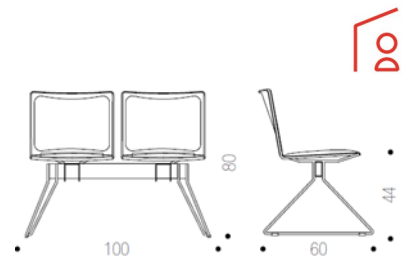

Polypropylene (PP) inner backrest and seat covered in polyurethane resin thk.15 mm. Mirage or Planet upholstery.

Beam in steel pipe 80x40 mm. Epoxy powder painting Black RAL 9005 Grey

Thermo-injected polypropylene seat and backrest. Black RAL 9005 White RAL 9003 Grey RAL 7040 Red RAL 3002 Blue RAL 5013 Green pantone 375C Sand pantone 7536C

Wire frame of solid steel $\varnothing$ 11 mm. Epoxy powder painting Black RAL 9005 Grey or galvanic treatment of chrome painting.

Saddle feet in polyethylene Terephthalate (PETG).

MULTI TAP 2P

MULTI

Compliance certificate with UNI EN 16139:2013, level 1°.