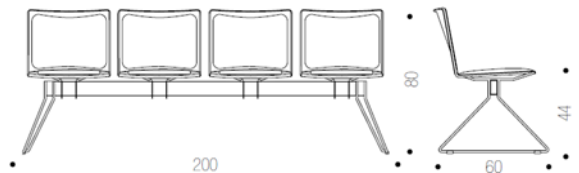

Saddle feet in polyethylene Terephthalate (PETG).

MULTI TAP 2P

MULTI

MULTI TAP 4P

Compliance certificate with UNI EN 16139:2013, level 1°.