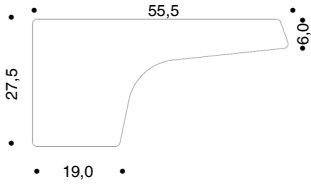

Black or white HPL writing tablet (thk.10 mm) with sheet metal support TDX01. Available Left-handed black or white HPL

Polypropylene (PP) inner seat covered in polyurethane resin th. 20 mm. Mirage or Planet upholstery.