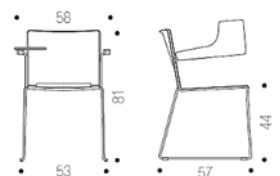

Black or white HPL writing tablet (thk.10 mm) with sheet metal support TDX01. Available Left-handed black or white HPL

Polypropylene (PP) inner seat covered in polyurethane resin th. 20 mm. Mirage or Planet upholstery.

Wire frame of solid steel ϕ 11 mm. Epoxy powder painting Black RAL 9005 Grey or galvanic treatment of chrome painting.

Thermo-injected polypropylene seat and backrest. Black RAL 9005 White RAL 9003 Grey RAL 7040 Red RAL 3002 Blue RAL 5013 Green pantone 375C Sand pantone 7536C

Armrests pad in polypropylene (PP). Available without armrests.

Polypropylene (PP) inner backrest covered in polyurethane resin th.15 mm. Mirage or Planet upholstery.

Saddle feet in polyethylene Terephthalate (PETG).

Optional

MULTI CARR
Black steel pipe frame trolley-chairs (max 40 chairs).

MULTI 01
Short linking device in polypropylene, grey for chairs without armrests.

MULTI 02
Long linking device in polypropylene, grey for chairs with armrests.

MULTI CE
Storage tray in chromed steel.

MULTI BD
Spacer bar frame in black steel.

MULTI CARR 01
Black steel pipe frame trolley for writing tablet. Max 60 TDX01.

MULTI x 20

MULTI PT x 15

MULTI TAP x 15

MULTI

MULTI-

MULTI S

MULTI S_BR