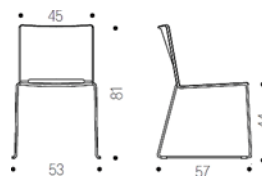

Optional

MULTI CARR
Black steel pipe frame trolley-chairs (max 40 chairs).

MULTI 01
Short linking device in polypropylene, grey for chairs without armrests.

MULTI 02
Long linking device in polypropylene, grey for chairs with armrests.

MULTI CE
Storage tray in chromed steel.

MULTI BD
Spacer bar frame in black steel.

MULTI CARR 01
Black steel pipe frame trolley for writing tablet. Max 60 TDX01.

MULTI x 20

MULTI PT x 15

MULTI TAP x 15

MULTI

MULTI-

MULTI S

MULTI S_BR

Polypropylene (PP) inner backrest and seat covered in polyurethane resin thk.15 mm. Mirage or Planet upholstery.

Beam in steel pipe 80x40 mm. Epoxy powder painting Black RAL 9005 Grey