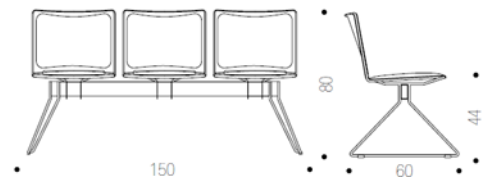

Polypropylene (PP) inner backrest and seat covered in polyurethane resin thk.15 mm. Mirage or Planet upholstery.

Beam in steel pipe 80x40 mm. Epoxy powder painting Black RAL 9005 Grey

Thermo-injected polypropylene seat and backrest. Black RAL 9005 White RAL 9003 Grey RAL 7040 Red RAL 3002 Blue RAL 5013 Green pantone 375C Sand pantone 7536C

Wire frame of solid steel $\varnothing$ 11 mm. Epoxy powder painting Black RAL 9005 Grey or galvanic treatment of chrome painting.

Saddle feet in polyethylene Terephthalate (PETG).

MULTI TAP 2P

MULTI

Compliance certificate with UNI EN 16139:2013, level 1°.