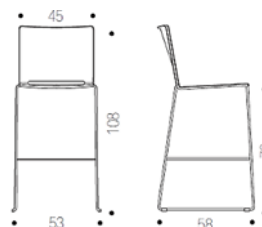

Optional

MULTI CARR
Black steel pipe frame trolley-chairs (max 40 chairs).

MULTI 01
Short linking device in polypropylene, grey for chairs without armrests.

MULTI 02
Long linking device in polypropylene, grey for chairs with armrests.

MULTI CE
Storage tray in chromed steel.

MULTI BD
Spacer bar frame in black steel.

MULTI CARR 01
Black steel pipe frame trolley for writing tablet. Max 60 TDX01.

MULTI x 20

MULTI PT x 15

MULTI TAP x 15

MULTI

MULTI-

MULTI S

MULTI S_BR

Polypropylene (PP) inner backrest and seat covered in polyurethane resin thk.15 mm. Mirage or Planet upholstery.

Beam in steel pipe 80x40 mm. Epoxy powder painting Black RAL 9005 Grey