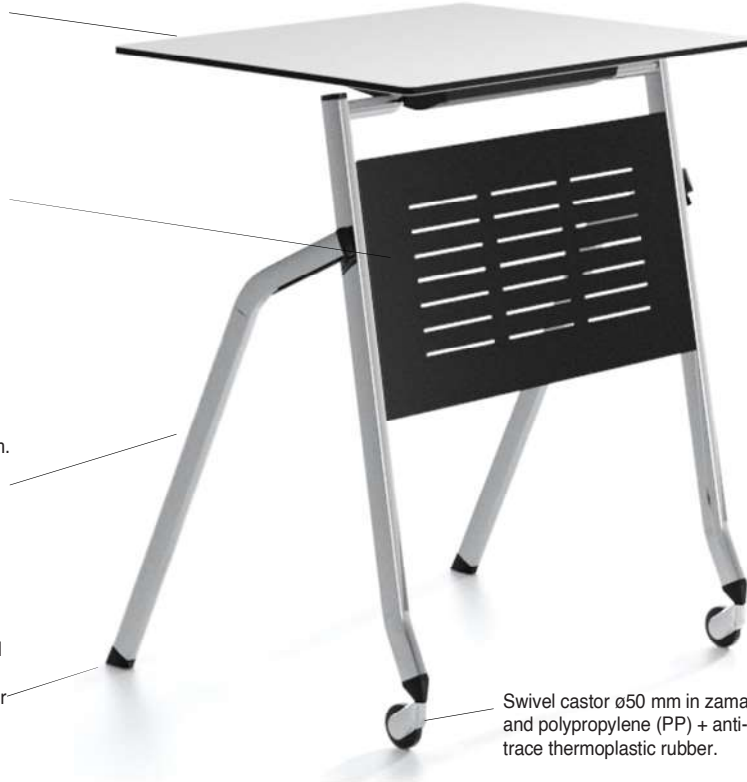

Top Finishes

Top 60x49 cm.
Top Finishes
Melamine (MFC)
Perfect Sense
Writable Laminate
Compact HPL.

Coated sheet metal
modesty panel.
Epoxy powder painting
Black RAL 9005 modesty
panel with Black or
Chromed frame.
Grey modesty panel with
Grey frame.

Steel pipe frame 31X17 mm.
Epoxy powder painting
Black RAL 9005
Grey
or Chromium plating.

Thermo-injected glass-filled
polypropylene (PP) plug
Black RAL9005 (for black or
chromed frame)
Grey RAL7040 (for grey
frame).

Swivel castor \varnothing 50 mm in zamak
and polypropylene (PP) + anti-
trace thermoplastic rubber.

Optional

PITAGORA AGG20
Steel linking device to join tables.