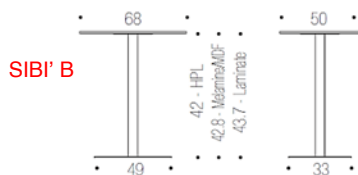

Top 68x50 cm.  
(Sibi B M A)  
Available top finishes:  
MFC  
MFC 3D  
Perfect Sense  
Writable Laminate

Column in oval steel tube 60x30 mm.  
Epoxy powder painting  
Black RAL 9005  
White RAL 9003

Rectangular steel base 490x330x6 mm.  
Epoxy powder painting  
Black RAL 9005  
White RAL 9003

Top Finishes

**MFC**  
th.25 mm  
edge in ABS th.2 mm

**MFC 3D**  
th.22 mm  
edge in ABS th.1 mm

**Perfect Sense MDF**  
th.22 mm  
edge in ABS th.1 mm

**Writable Laminate**  
th.27 mm  
edge in ABS th.2 mm

**HPL**  
th.10 mm  
edge in ABS th.2 mm

SIBI' B

SIBI' M

SIBI' A

Top 60x30 cm.  
(Sibi D)  
Available top finishes:  
MFC

MFC 3D  
Perfect Sense  
Writable Laminate

Column in oval steel tube 60x30 mm.  
Epoxy powder painting  
Black RAL 9005  
White RAL 9003