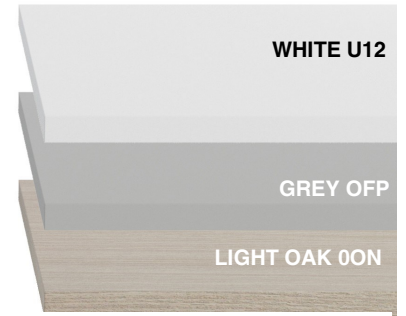

Top 68x50 cm.  
(Sibi B M A)  
Available top finishes:  
MFC  
MFC 3D  
Perfect Sense  
Writable Laminate

Column in oval steel tube 60x30 mm.  
Epoxy powder painting  
Black RAL 9005  
White RAL 9003

Rectangular steel base 490x330x6 mm.  
Epoxy powder painting  
Black RAL 9005  
White RAL 9003

Top Finishes

**MFC**  
th.25 mm  
edge in ABS th.2 mm

**MFC 3D**  
th.22 mm  
edge in ABS th.1 mm

**Perfect Sense MDF**  
th.22 mm  
edge in ABS th.1 mm

**Writable Laminate**  
th.27 mm  
edge in ABS th.2 mm

**HPL**  
th.10 mm  
edge in ABS th.2 mm

SIBI' B

SIBI' M

SIBI' A

Top 60x30 cm.  
(Sibi D)  
Available top finishes:  
MFC

MFC 3D  
Perfect Sense  
Writable Laminate

Column in oval steel tube 60x30 mm.  
Epoxy powder painting  
Black RAL 9005  
White RAL 9003