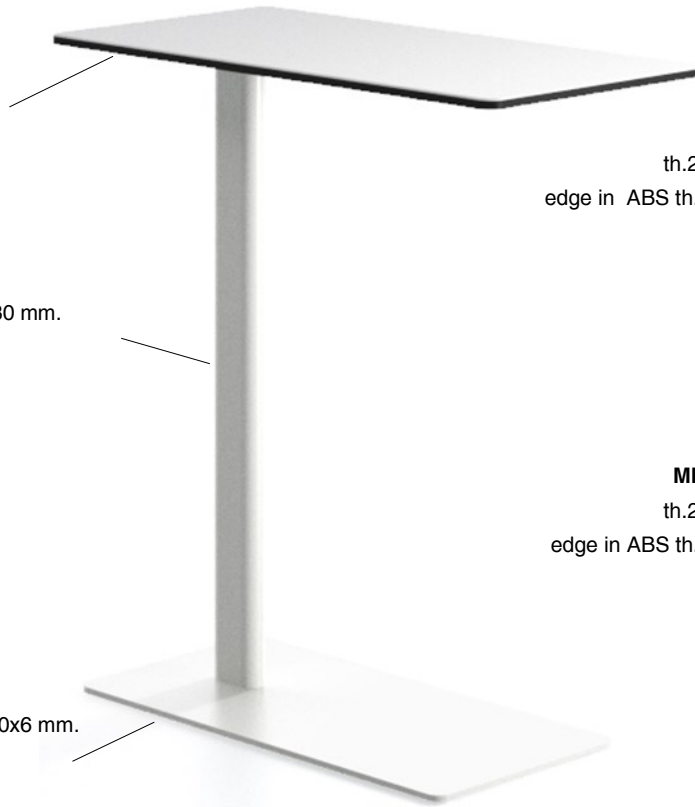

Top 60x30 cm.
(Sibi D)
Available top finishes:
MFC

MFC 3D
Perfect Sense
Writable Laminate

Column in oval steel tube 60x30 mm.
Epoxy powder painting
Black RAL 9005
White RAL 9003

Rectangula steel base 490x330x6 mm.
Epoxy powder painting
Black RAL 9005
White RAL 9003