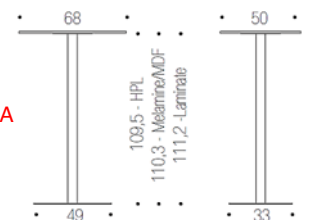

Top 68x50 cm.  
(Sibi B M A)  
Available top finishes:  
MFC  
MFC 3D  
Perfect Sense  
Writable Laminate

Column in oval steel tube 60x30 mm.  
Epoxy powder painting  
Black RAL 9005  
White RAL 9003

Rectangular steel base 490x330x6 mm.  
Epoxy powder painting  
Black RAL 9005  
White RAL 9003

Top Finishes

**MFC**  
th.25 mm  
edge in ABS th.2 mm

**MFC 3D**  
th.22 mm  
edge in ABS th.1 mm

**Perfect Sense MDF**  
th.22 mm  
edge in ABS th.1 mm

**Writable Laminate**  
th.27 mm  
edge in ABS th.2 mm

**HPL**  
th.10 mm  
edge in ABS th.2 mm

SIBI' B

SIBI' M

SIBI' A

Top 60x30 cm.  
(Sibi D)  
Available top finishes:  
MFC

MFC 3D  
Perfect Sense  
Writable Laminate

Column in oval steel tube 60x30 mm.  
Epoxy powder painting  
Black RAL 9005  
White RAL 9003

**Writable Laminate**  
th.27 mm  
edge in ABS th.2 mm

**HPL**  
th.10 mm  
edge in ABS th.2 mm

**Top Finishes**

SIBI' D