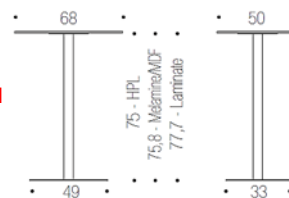

Top 68x50 cm.  
(Sibi B M A)  
Available top finishes:  
MFC  
MFC 3D  
Perfect Sense  
Writable Laminate

Column in oval steel tube 60x30 mm.  
Epoxy powder painting  
Black RAL 9005  
White RAL 9003

Rectangular steel base 490x330x6 mm.  
Epoxy powder painting  
Black RAL 9005  
White RAL 9003

Top Finishes

**MFC**  
th.25 mm  
edge in ABS th.2 mm

**MFC 3D**  
th.22 mm  
edge in ABS th.1 mm

**Perfect Sense MDF**  
th.22 mm  
edge in ABS th.1 mm

**Writable Laminate**  
th.27 mm  
edge in ABS th.2 mm

**HPL**  
th.10 mm  
edge in ABS th.2 mm

SIBI' B

SIBI' M

SIBI' A

Top 60x30 cm.  
(Sibi D)  
Available top finishes:  
MFC

MFC 3D  
Perfect Sense  
Writable Laminate

Column in oval steel tube 60x30 mm.  
Epoxy powder painting  
Black RAL 9005  
White RAL 9003

**Writable Laminate**  
th.27 mm  
edge in ABS th.2 mm

**HPL**  
th.10 mm  
edge in ABS th.2 mm

**Top Finishes**

SIBI' D